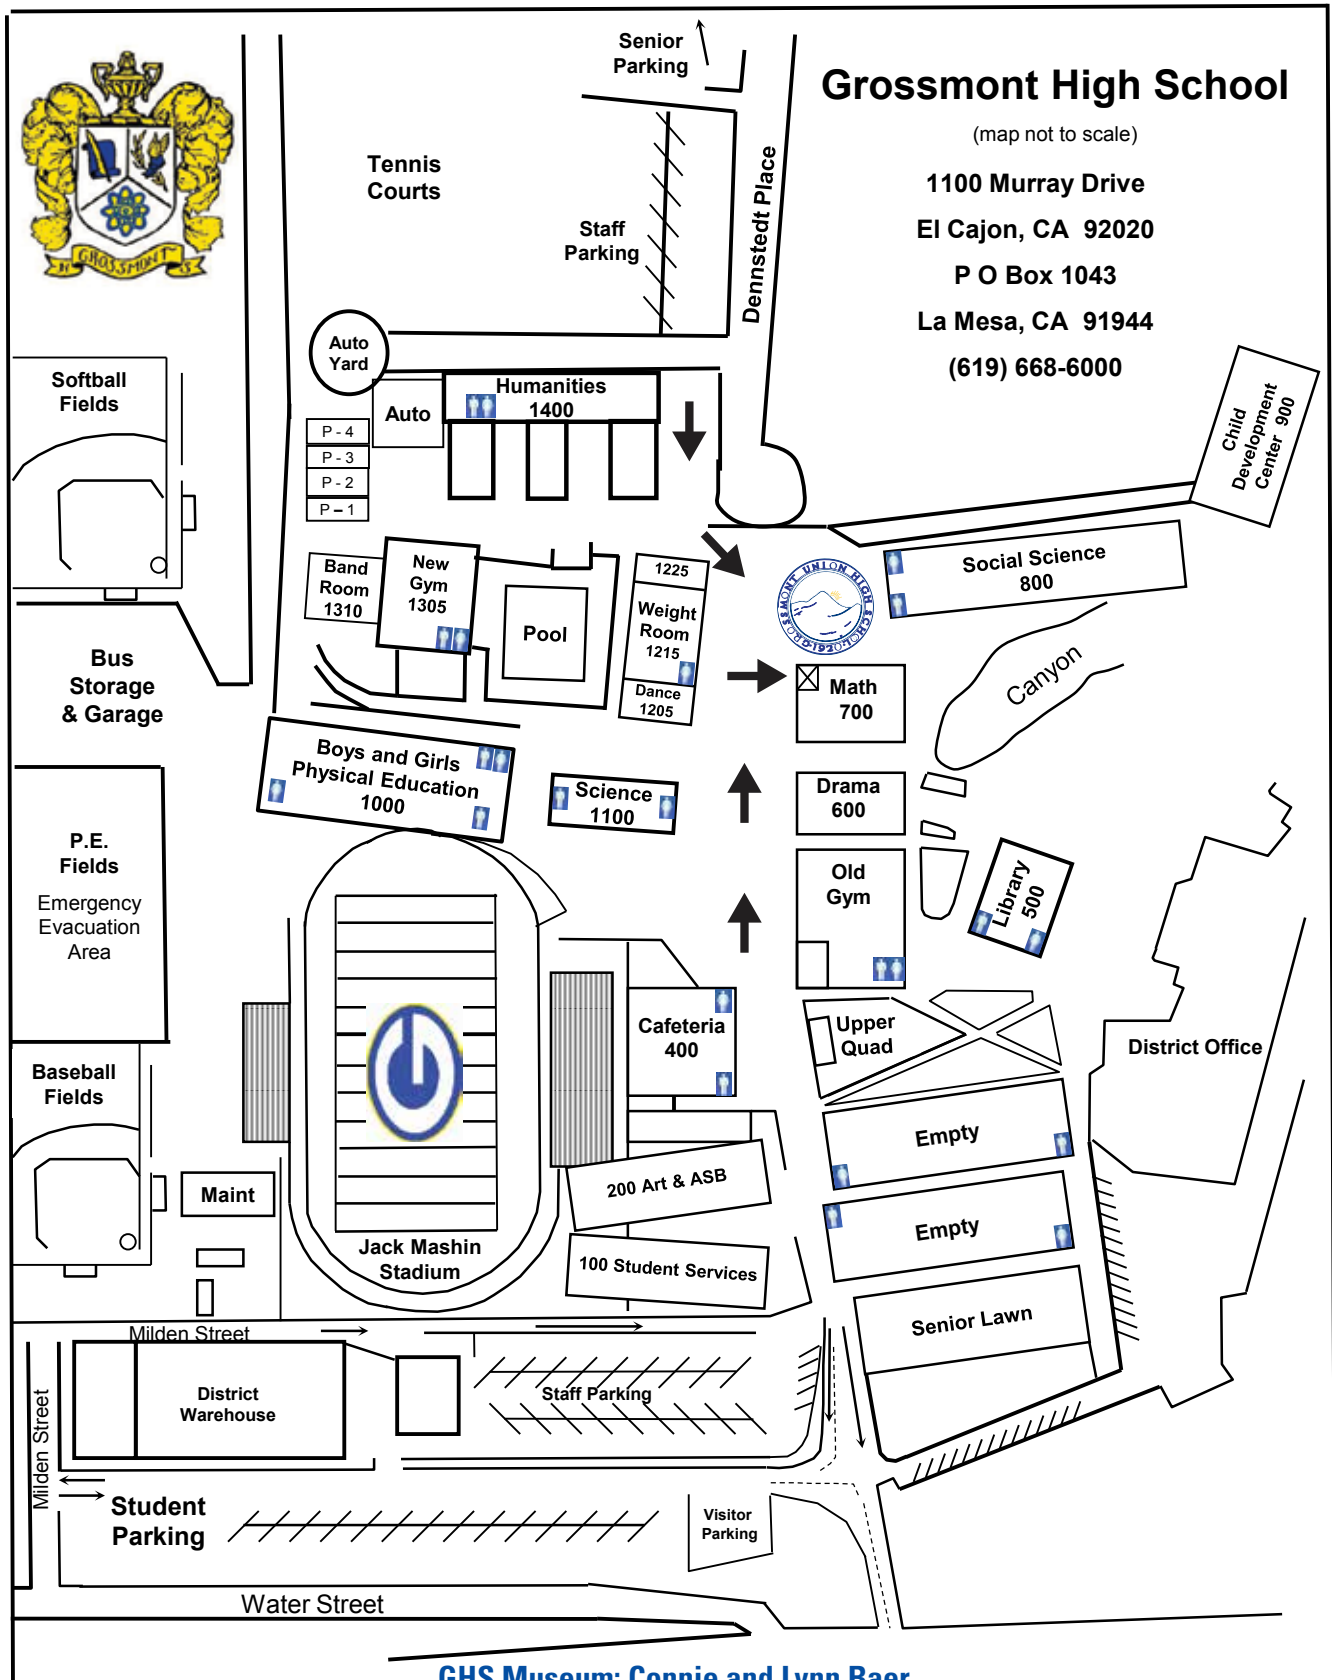

New Buildings:

2010 Two Story Science Building • 2010 Boys and Girls PE Facility • 2012 Child Development Center
2013 Humanities Building • 2014 Automotive Technology Facility • 2016 Two Story Student Support Services
2016 Two Story Art Buildings

GHS Museum: Connie and Lynn Baer
GHS Alumni: Paul Miller
619-668-6140
ghsmuseum@guhsd.net
<http://www.foothillermuseum.com>